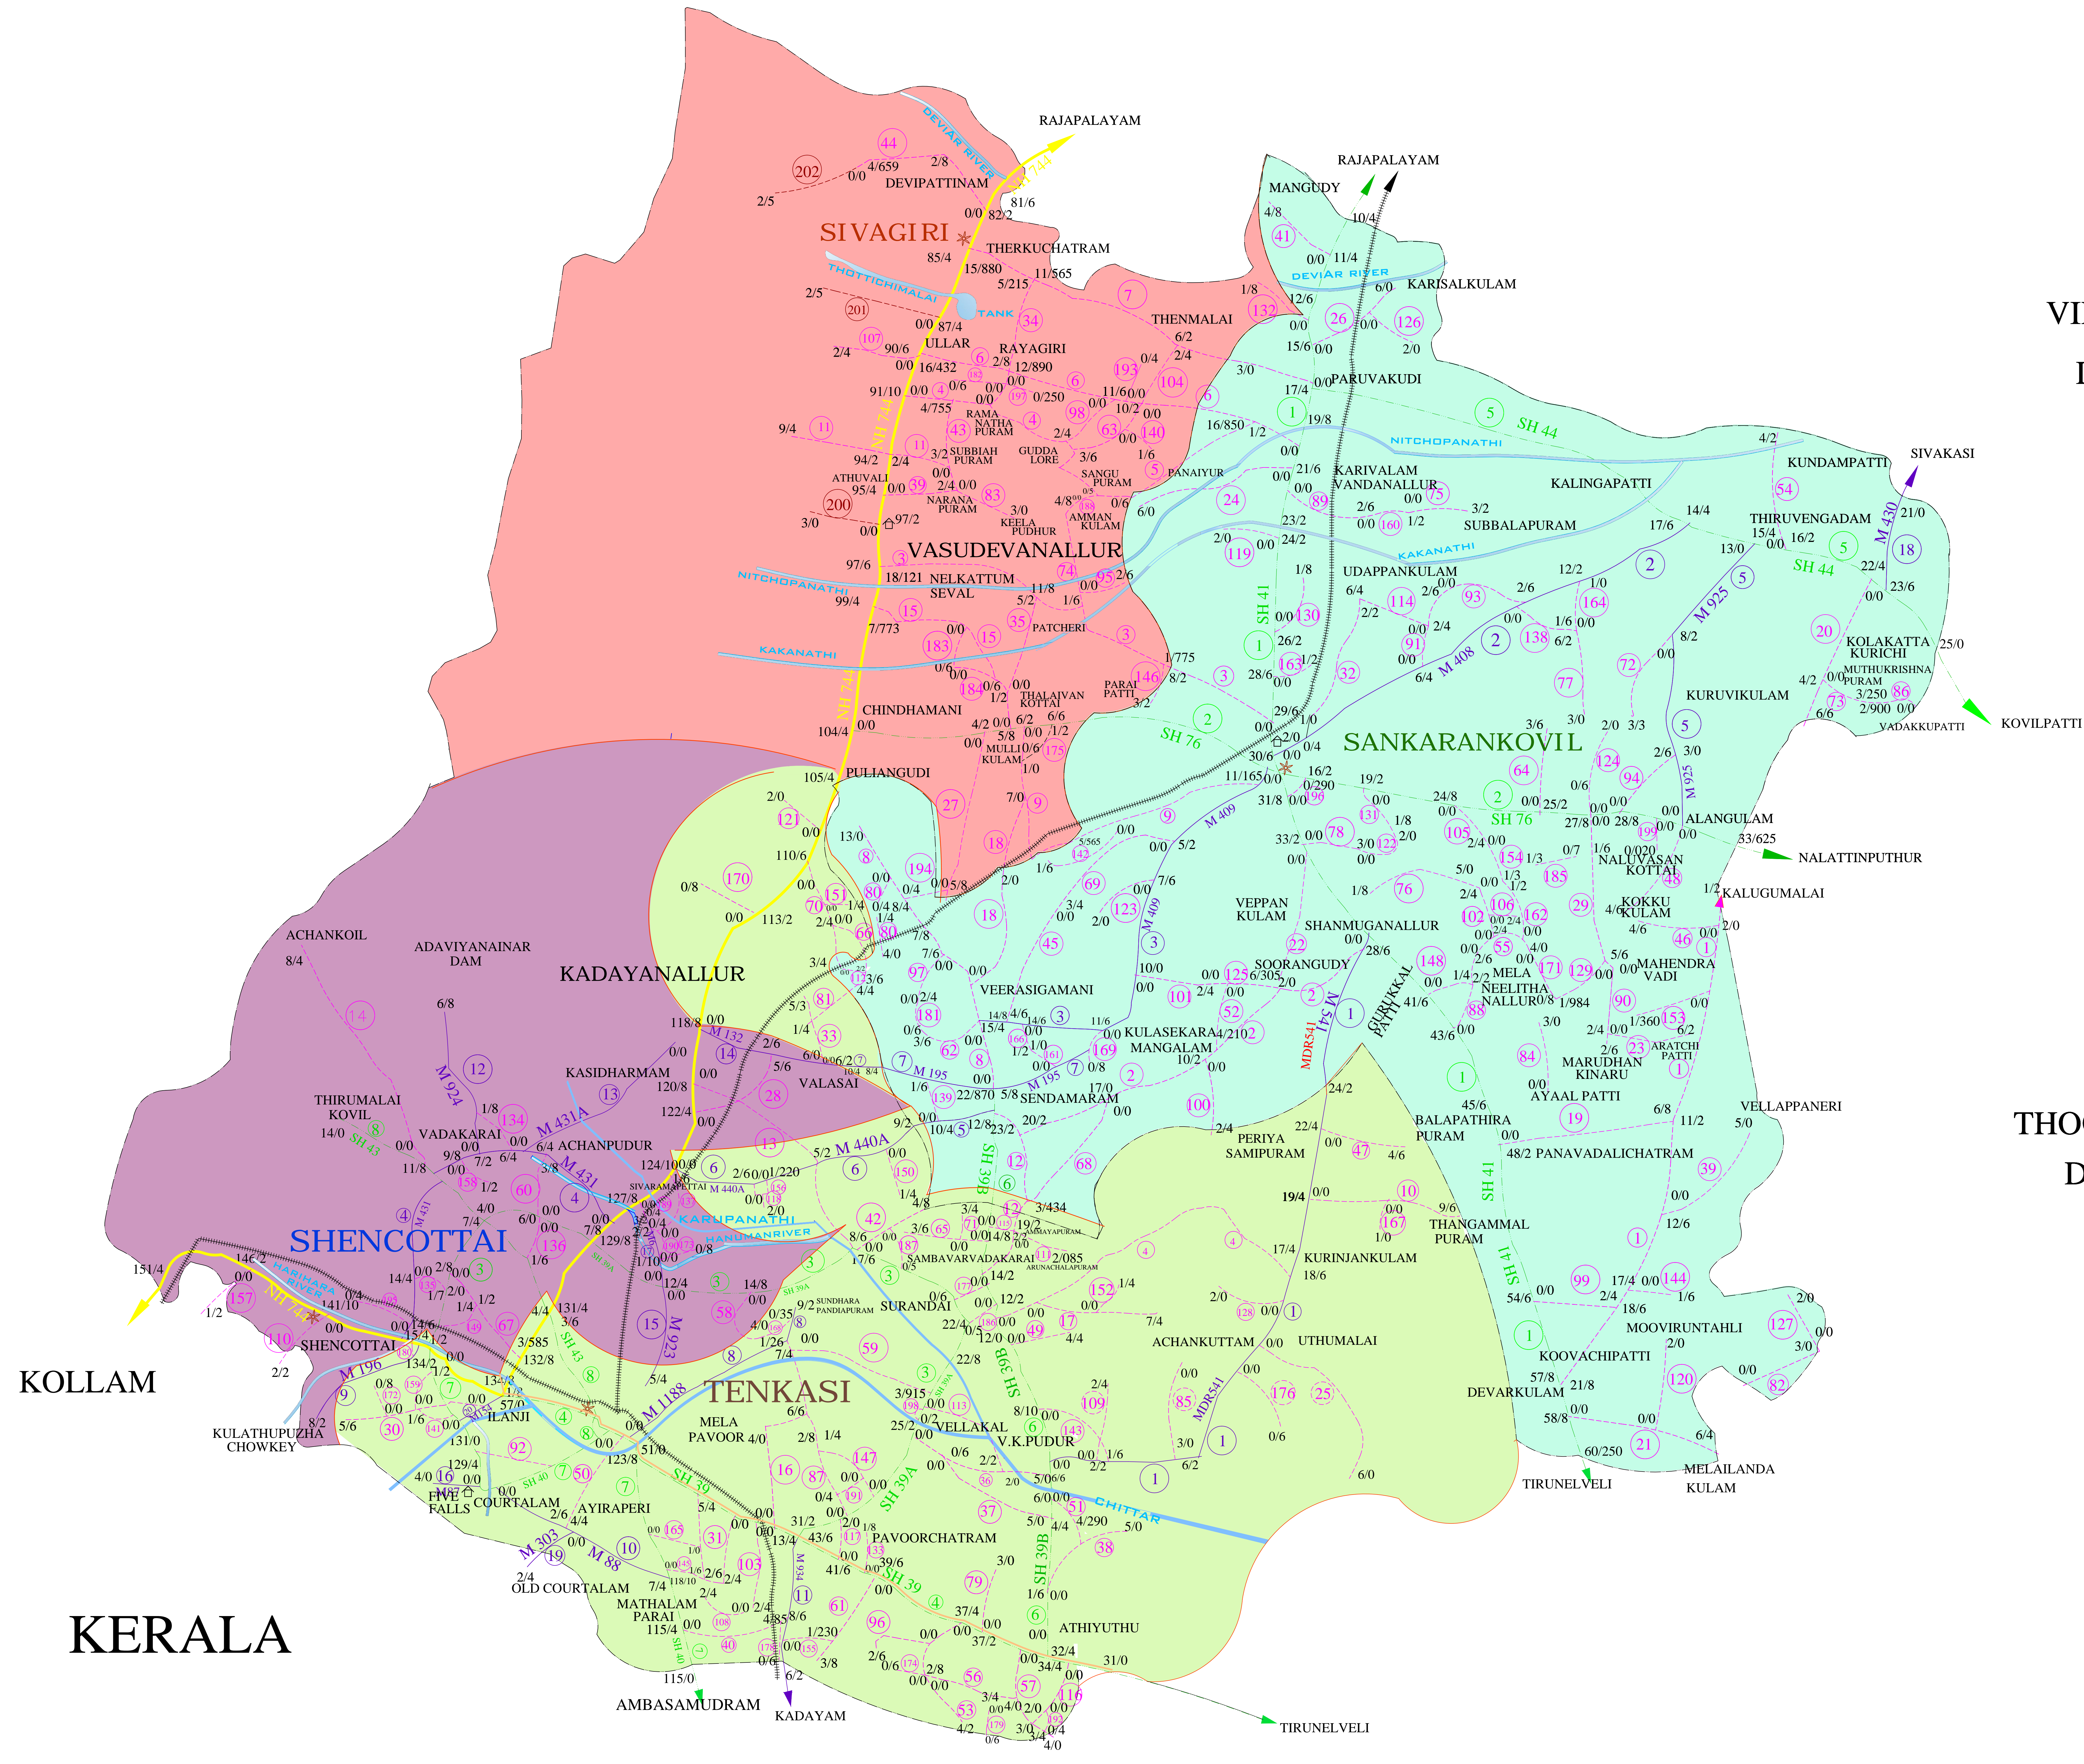

TENKASI (H) C&M DIVISION JURISDICTION MAP

VIRUDHUNAGAR
DISTRICT

THOOTHUKUDI
DISTRICT

REFERENCES	
	NATIONAL HIGHWAYS
	STATE HIGHWAYS
	MAJOR DISTRICT ROADS
	OTHER DISTRICT ROADS
	SUGARCANE ROADS
	RAILWAY TRACK
	DISTRICT BOUNDRY
	SUB DIVISION HEAD QUARTERS
	SECTION HEAD QUARTERS
	TRAVELLERS BUNGALOW
	RIVER