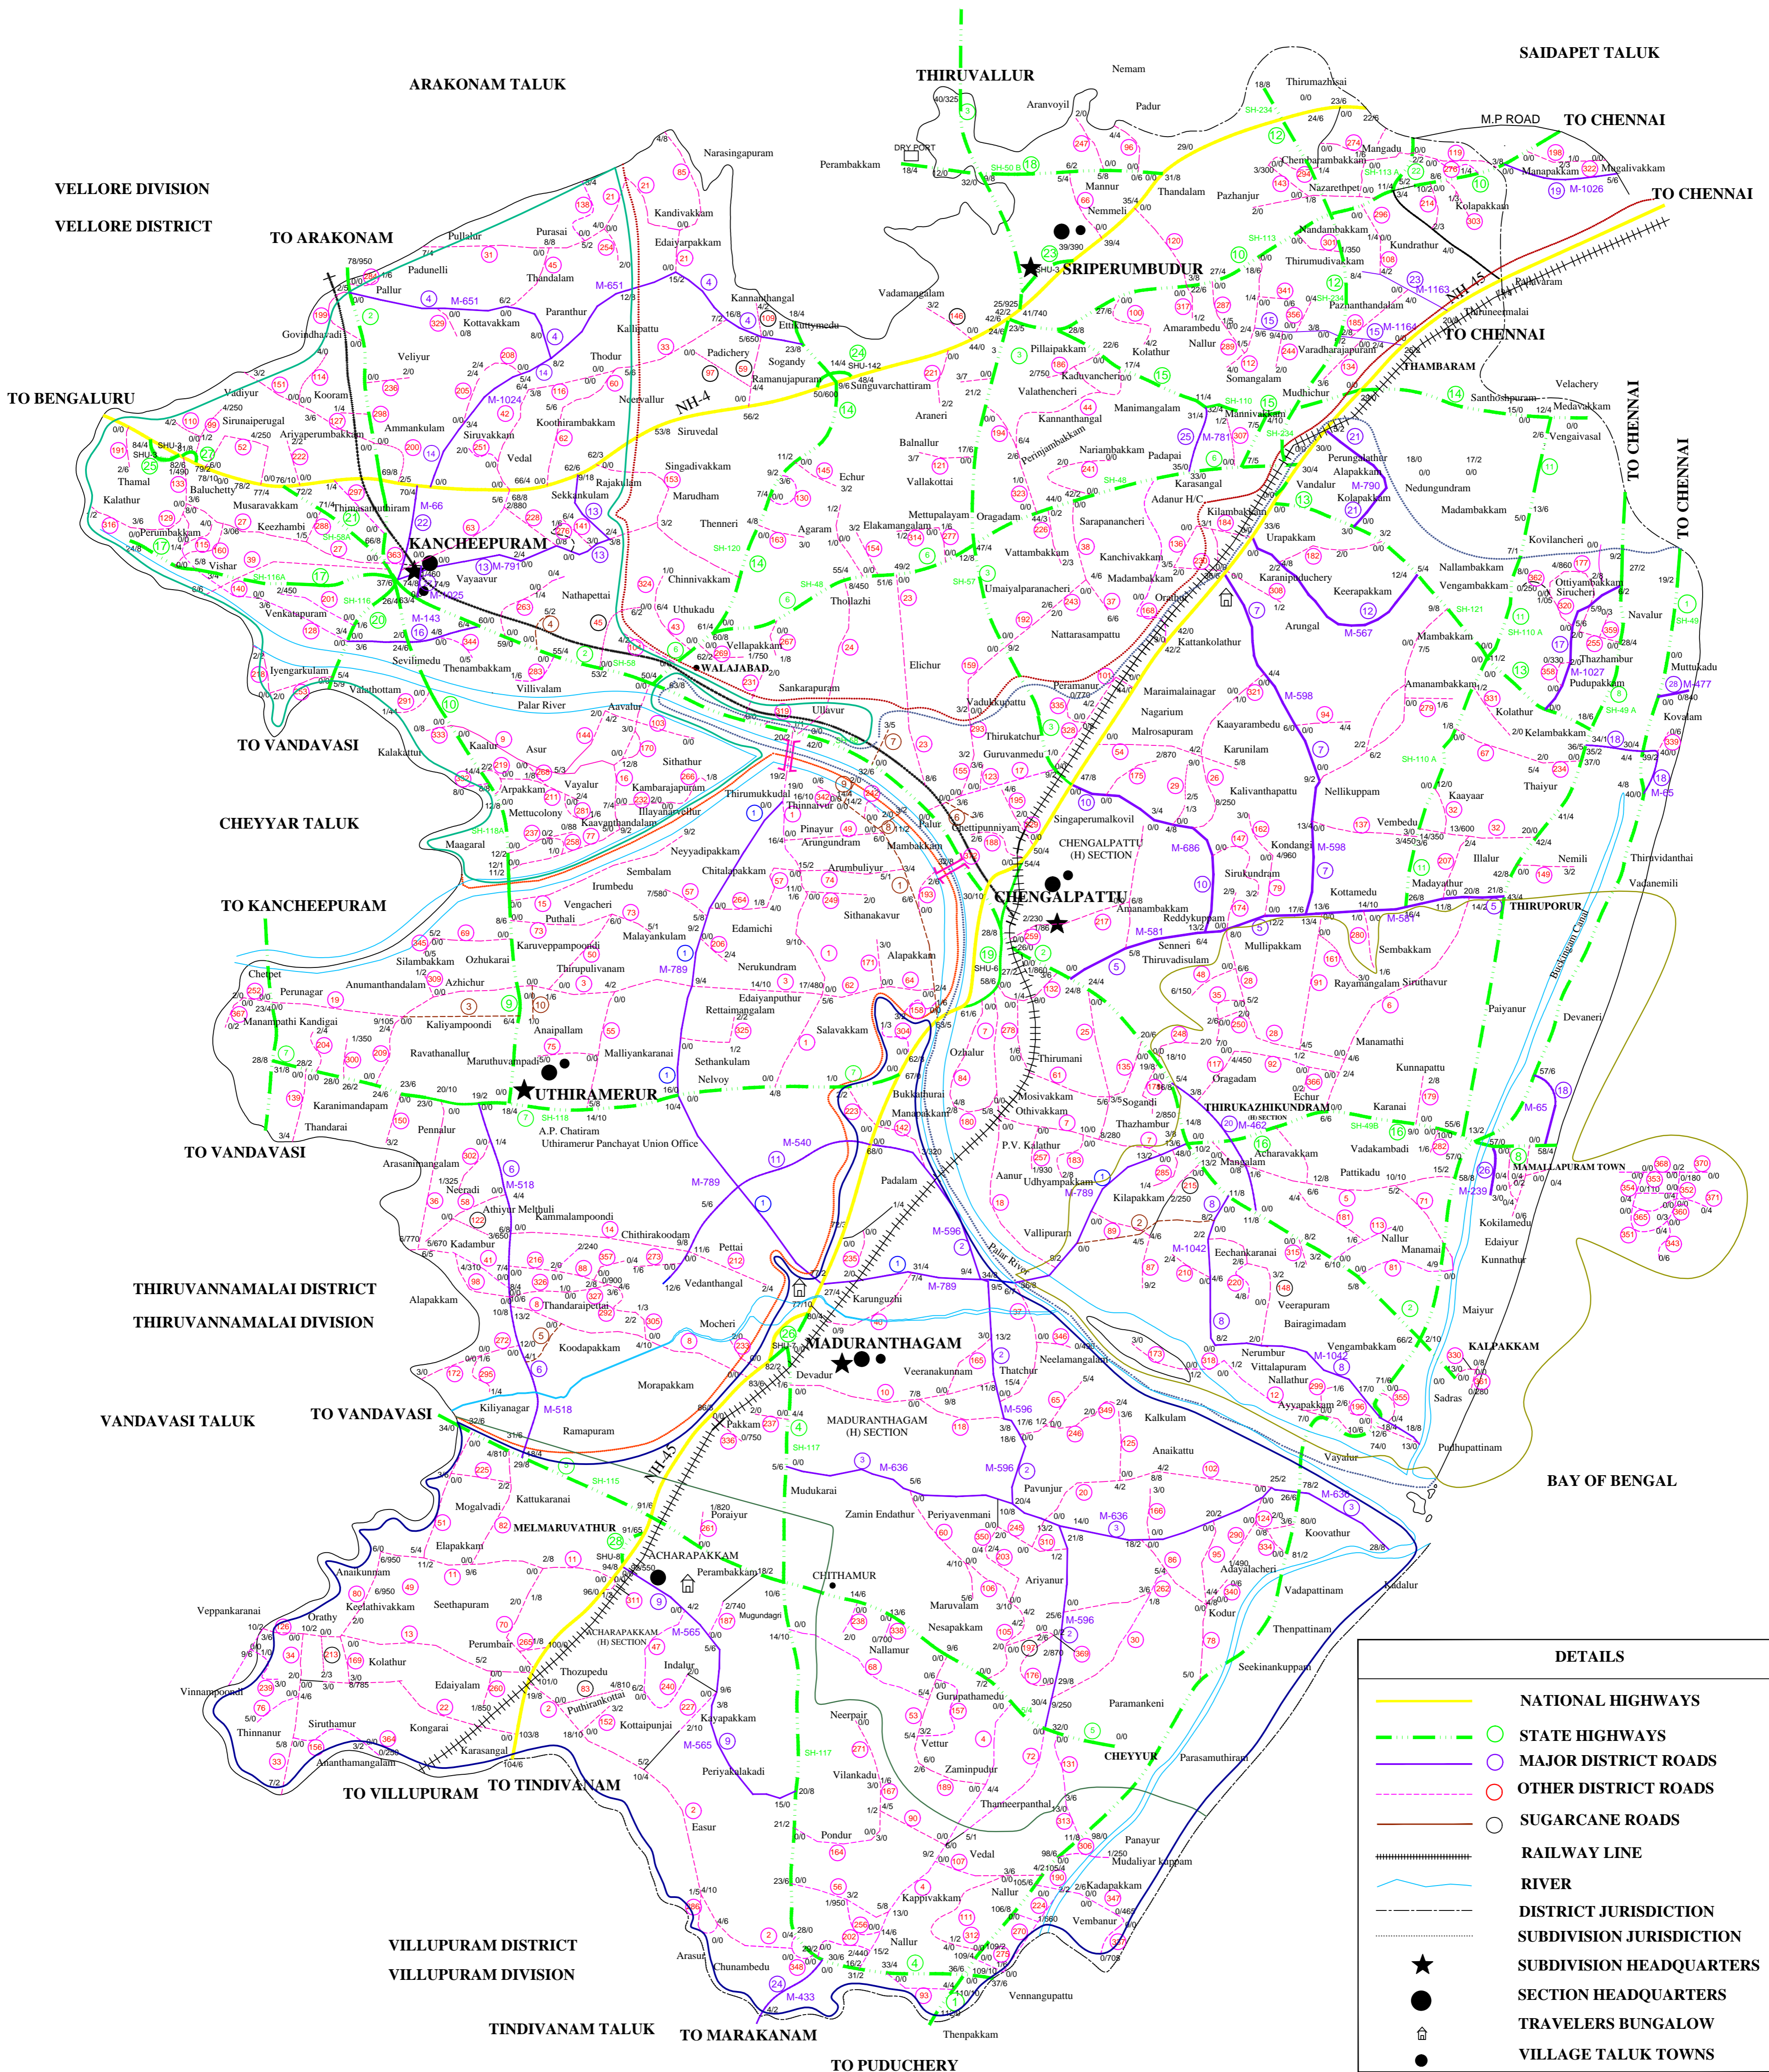

CHENGALPATTU (H) (C&M) DIVISION JURISDICTION MAP

AS ON :31.03.2019

SCALE 1 CM = 2.25 KM

THIRUVALUR TALUK
THIRUVALUR DIVISION
 THIRUVALUR DISTRICT

DETAILS	
	NATIONAL HIGHWAYS
	STATE HIGHWAYS
	MAJOR DISTRICT ROADS
	OTHER DISTRICT ROADS
	SUGARCANE ROADS
	RAILWAY LINE
	RIVER
	DISTRICT JURISDICTION
	SUBDIVISION JURISDICTION
	SUBDIVISION HEADQUARTERS
	SECTION HEADQUARTERS
	TRAVELERS BUNGALOW
	VILLAGE TALUK TOWNS