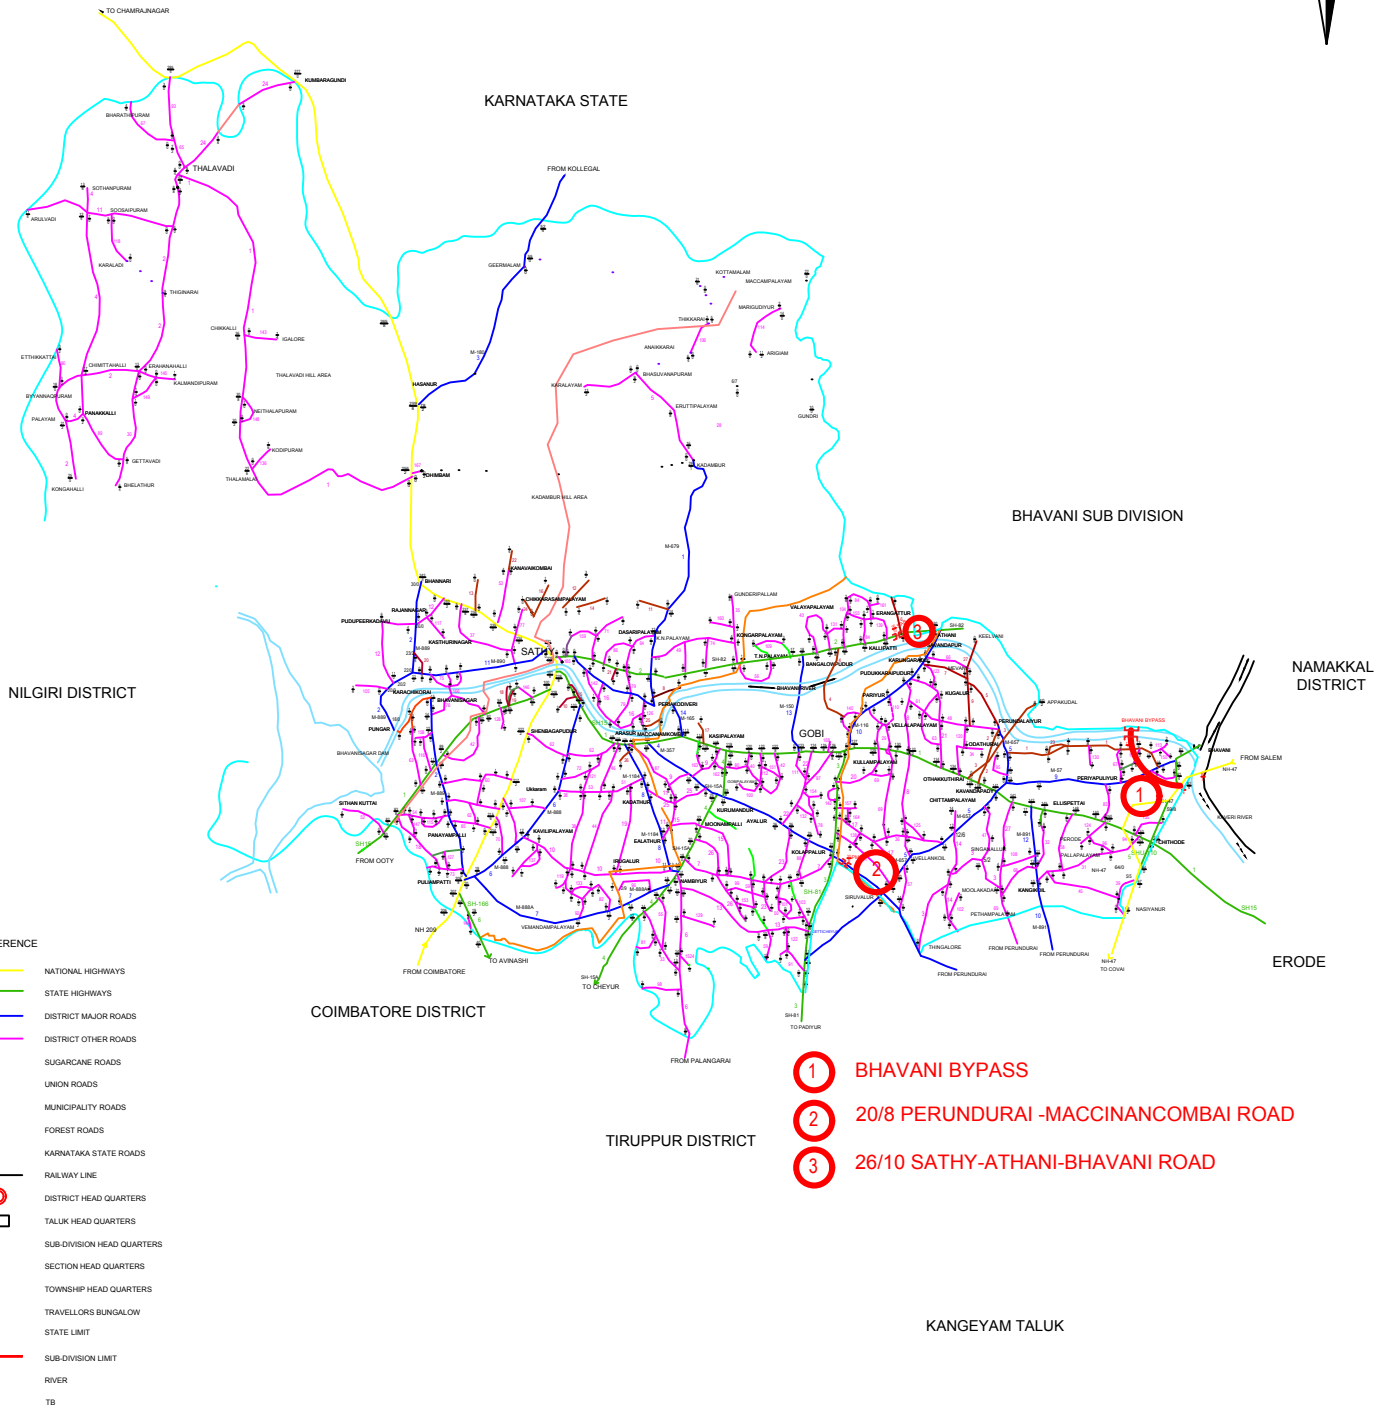

HIGHWAYS DEPARTMENT
GOBICHETTIPALAYAM DIVISION - JURISDICTION MAP
NH, SH, MDR & ODR

NORTH

REFERENCE

- NATIONAL HIGHWAYS
- STATE HIGHWAYS
- DISTRICT MAJOR ROADS
- DISTRICT OTHER ROADS
- SUGARCANE ROADS
- UNION ROADS
- MUNICIPALITY ROADS
- FOREST ROADS
- KARNATAKA STATE ROADS
- RAILWAY LINE
- DISTRICT HEAD QUARTERS
- TALUK HEAD QUARTERS
- SUB-DIVISION HEAD QUARTERS
- SECTION HEAD QUARTERS
- TOWNSHIP HEAD QUARTERS
- TRAVELLORS BUNGALOW
- STATE LIMIT
- SUB-DIVISION LIMIT
- RIVER
- TB

- 1 BHAVANI BYPASS
- 2 20/8 PERUNDURAI -MACCINANCOMBAI ROAD
- 3 26/10 SATHY-ATHANI-BHAVANI ROAD

KANGEYAM TALUK